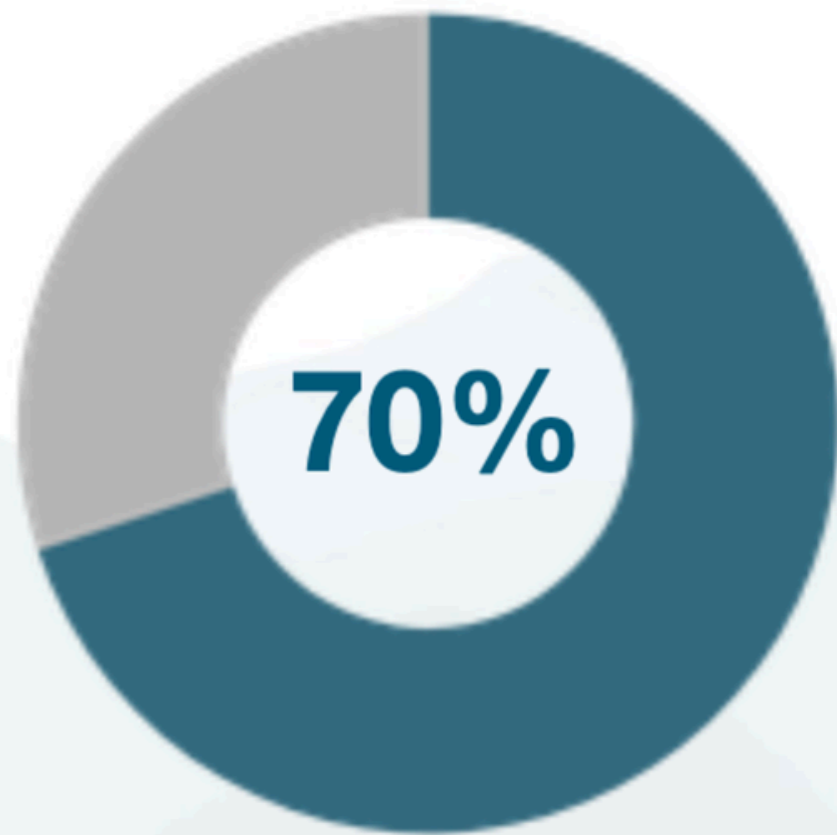

STRENGTH

PHYSICAL DECLINE

40% adults are obese

1 out of 5 kids are obese

**88% unhealthy metabolism
blood sugar, blood pressure,
waist line, cholesterol**

MENTAL DECLINE

**1 in 3 frequent
mental distress**

Anxiety 1 in 5

Depression 1 in 5

CONFIDENCE

low self-esteem widespread

Avoidance

Isolation

Indecision

**Body Image
Dissatisfaction**

Impacts - self-worth, motivation, belief in one's future

FULFILLMENT

70% US workers are disengaged at work

60% live paycheck to paycheck

50% lonely and/or lack of purpose

Loneliness & lack of purpose at all-time high

PURETEAMGLOBAL

whole health community

so no one has to climb alone