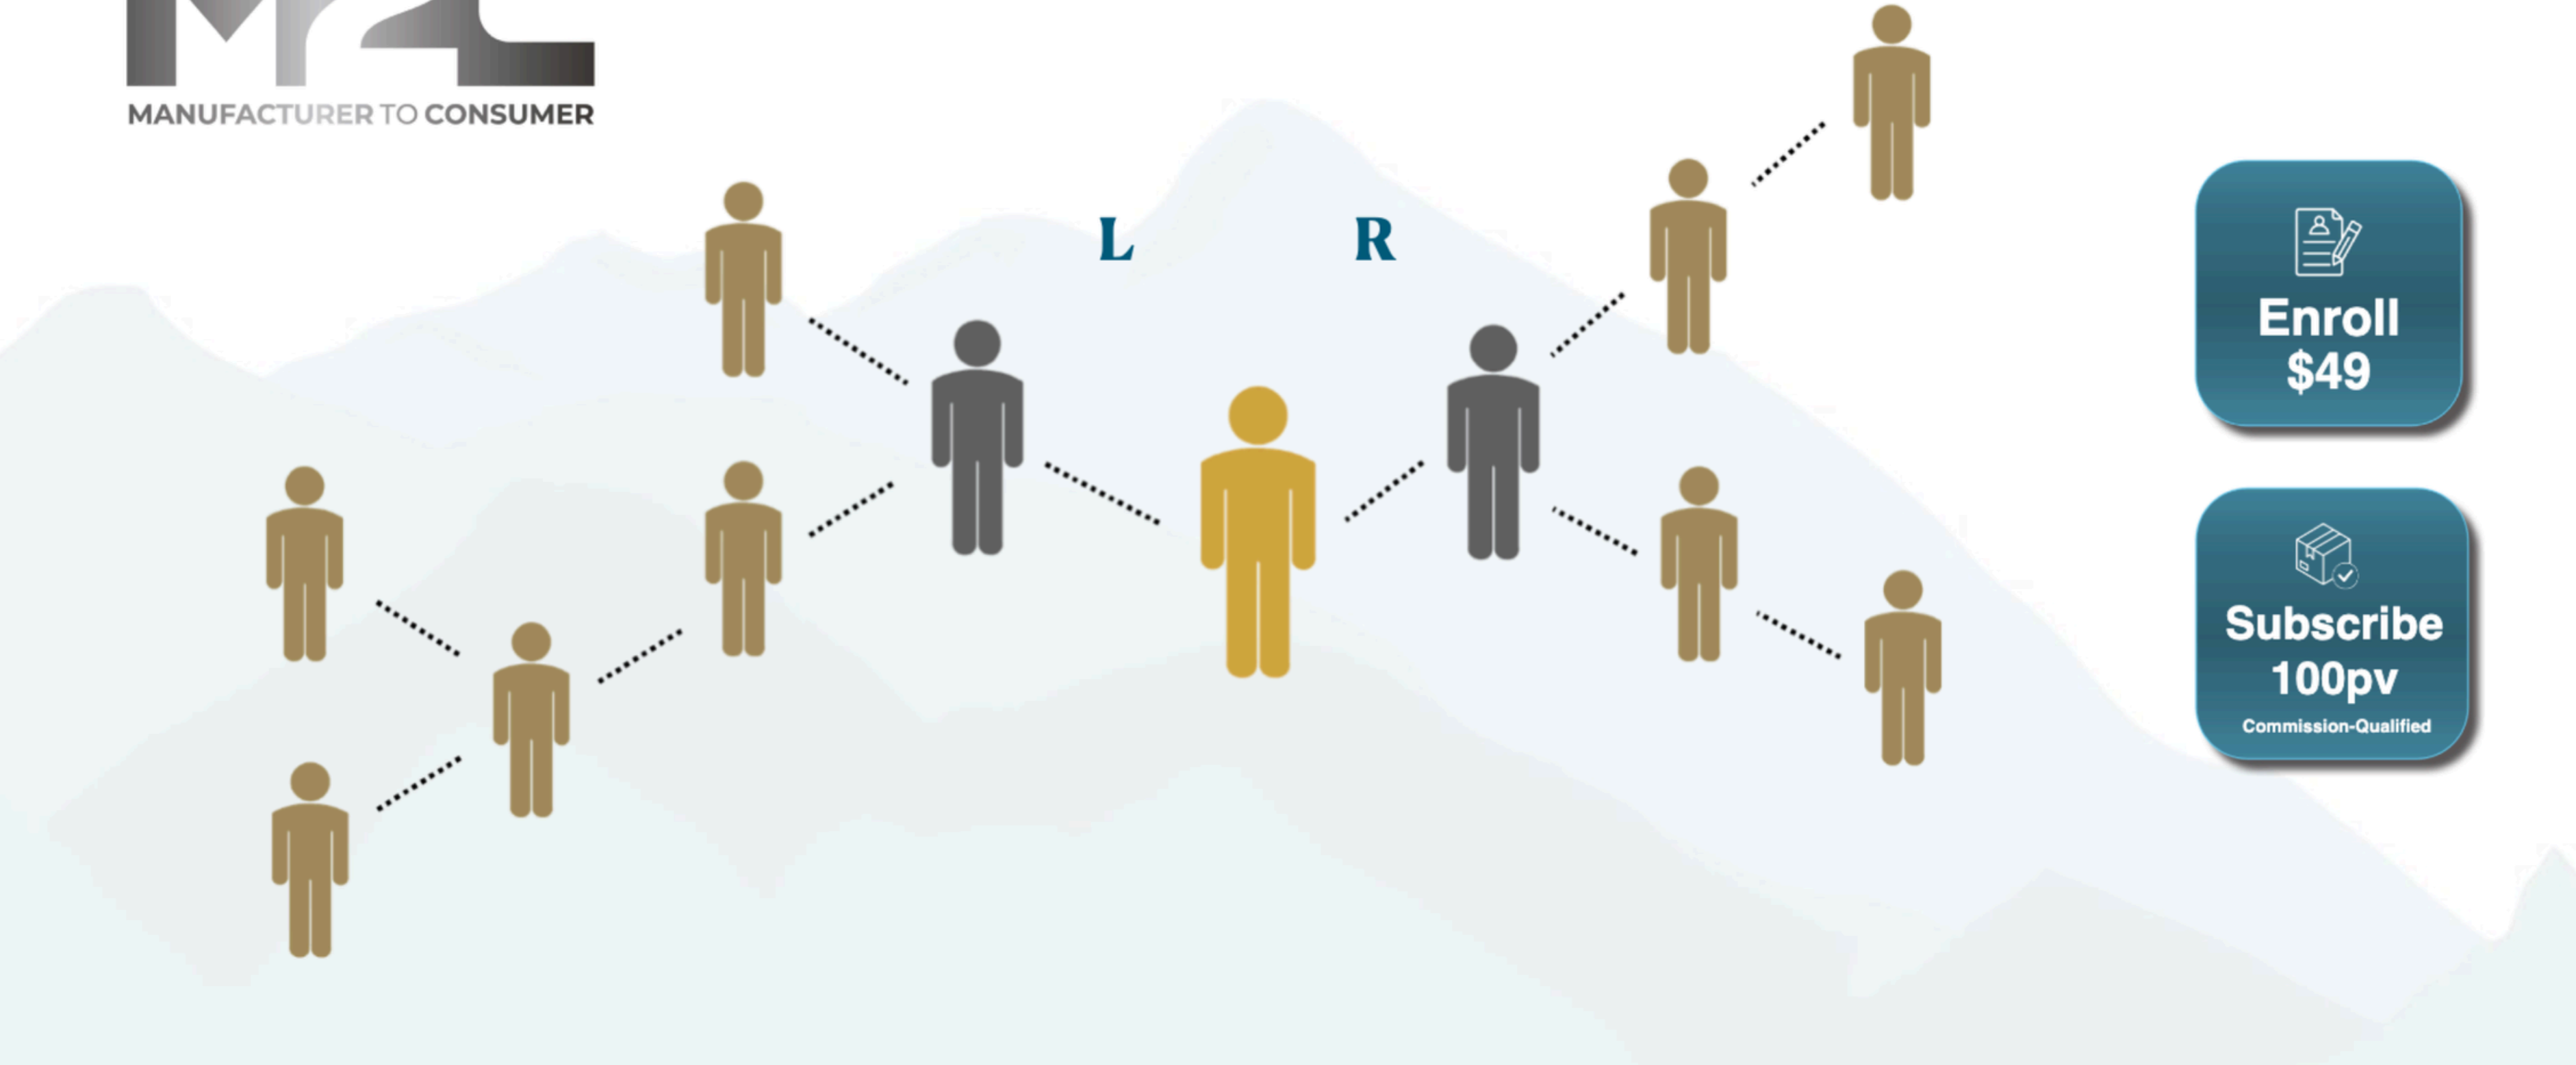

A dark teal rounded square button with a white icon of a document and a pencil. Below the icon, the text 'Enroll \$49' is written in white.

A dark teal rounded square button with a white icon of a box and a checkmark. Below the icon, the text 'Subscribe 100pv' is written in white, with 'Commission-Qualified' in a smaller font below it.