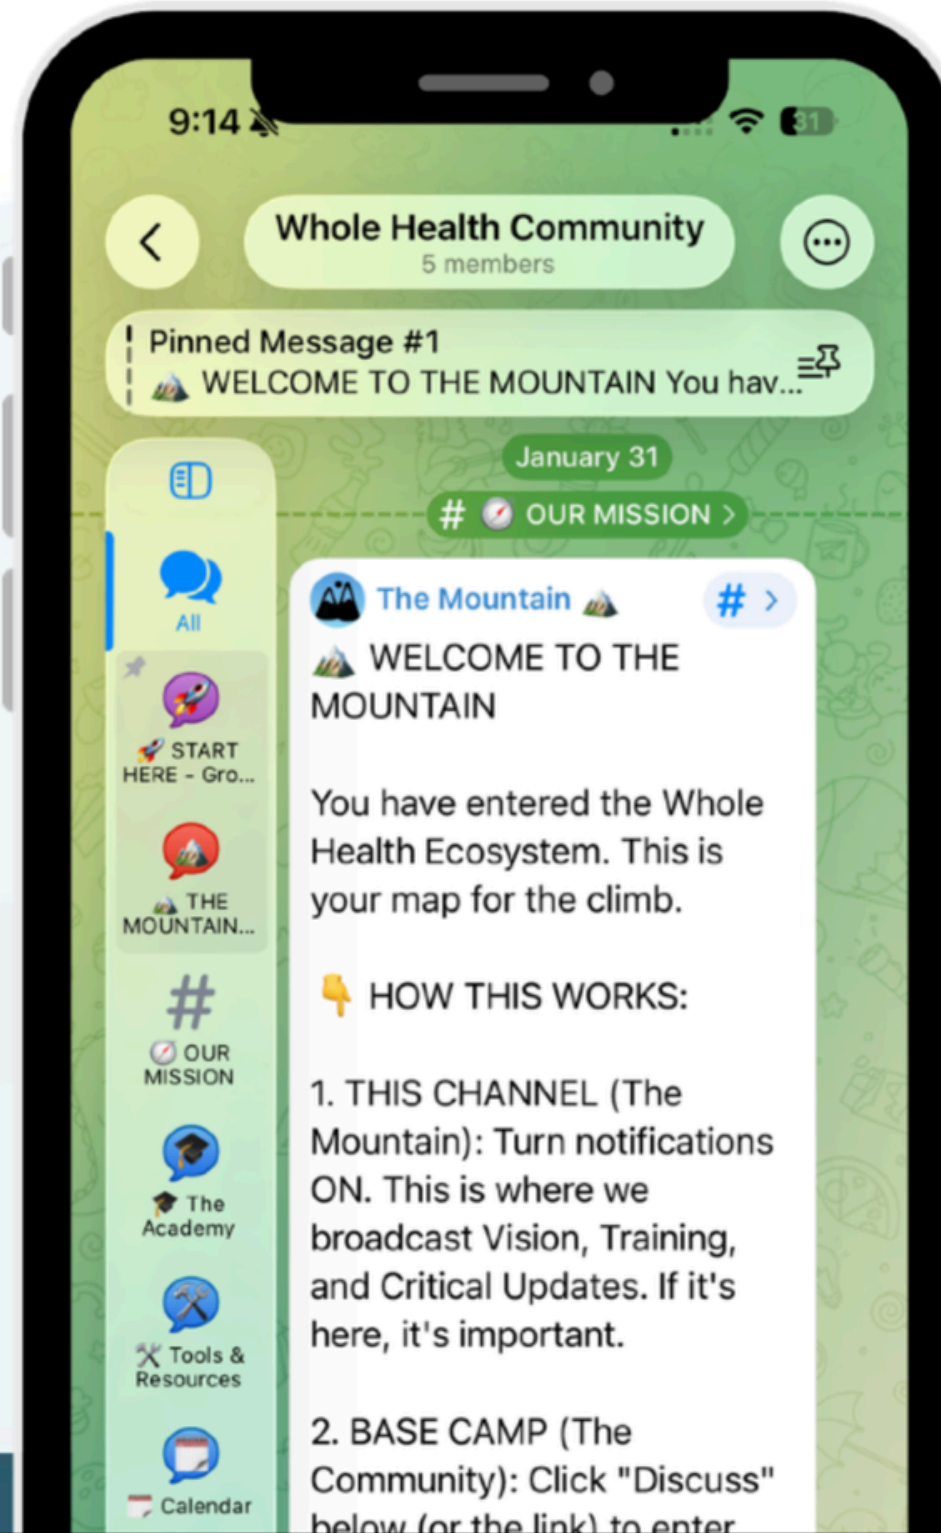

PURETEAMGLOBAL.COM

WHOLE HEALTH Community

In Person & Online Meet - Ups

DAILY COMMUNITY SUPPORT SYSTEM

- BASE CAMP 1st 30 days
- DAILY BRIEFING
- DAILY TRAINING
- Health & Strength Talks
- Celebrate Wins